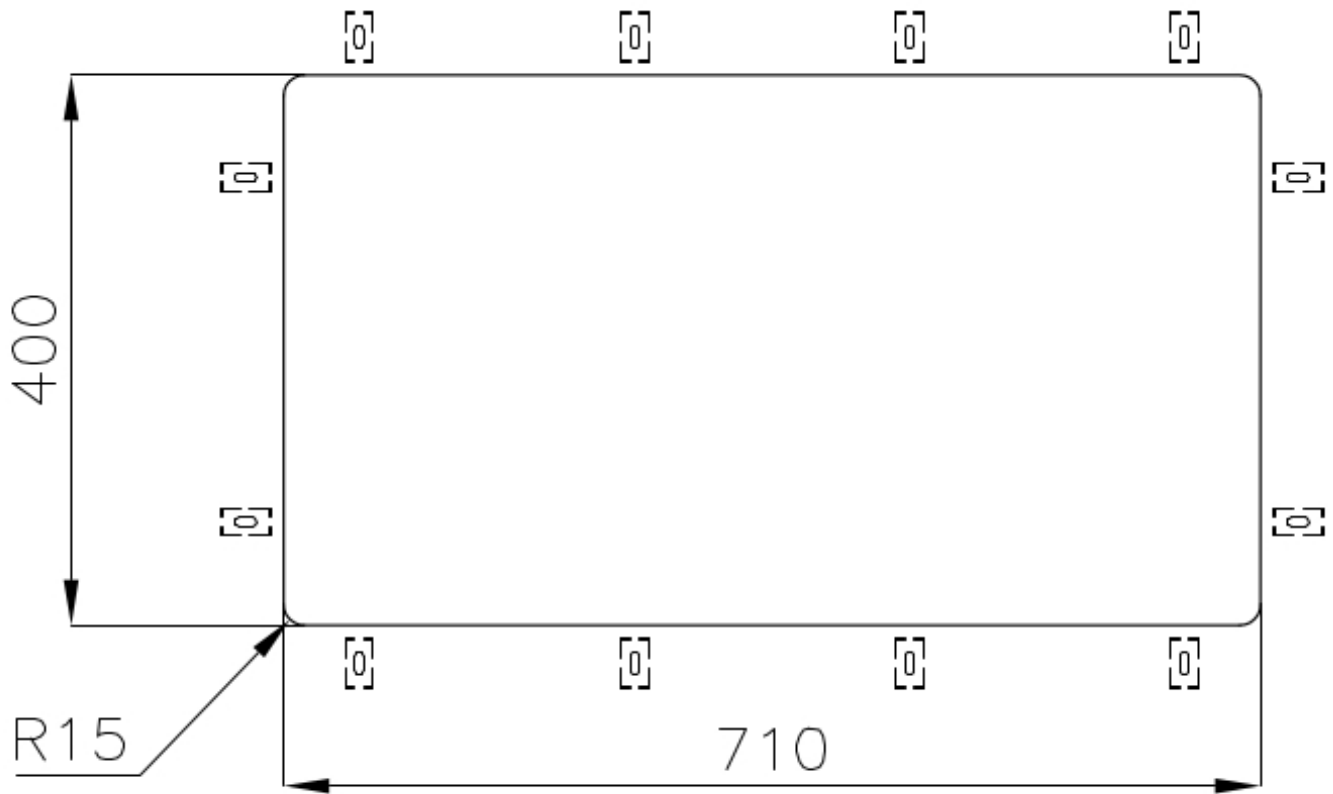

Texture Foster brushed

Base 80 cm

Dimensions 750 x 440 mm

Standard fittings Fixing hooks, gasket, drain, overflow and siphon, boxed packing

Mixer holes No standard holes

Built-in hole [View technical data sheet](#)

Drainer No

Width 75 cm

Bowl dimension 710 x 400 mm

Number of bowls 1 bowl

Waste fitting 3,5" drain

FEATURES

Basket 3,5" waste fitting The drain is equipped with a large 3.5" drain, with the practical basket cap that prevents the discharge of solid parts.

Small radius Bowls with squared shapes with a modern design and an increased capacity, for a minimal aesthetics connected with an extreme practicality.

TECHNICAL DATA

Cut out size
Dimensioni per foratura top