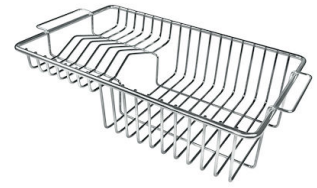

White bowl
8153 100

Black grid
8100 617

Black grid
8100 653

**Graters kit with ring-holder and
food collection tray**
8159 101
* only in combination with the accessory
8644 101

**Iroko-wood sliding chopping board
with stainless steel colander**
8644 044

Stainless steel perforated tray

8151 000

* only in combination with the accessory
8644 101

**Stainless steel perforated tray PVD
Gold**

8151 009

* only in combination with the accessory
8644 101

Stainless steel plate rack